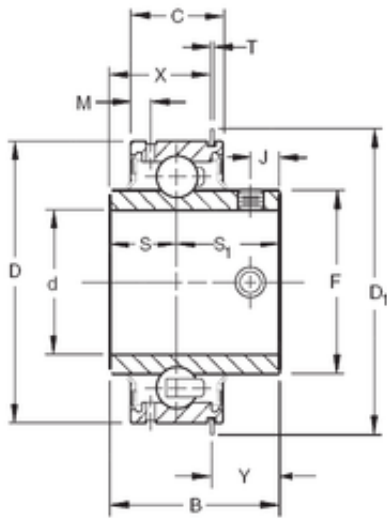

NTN Bearing Brazil Bearings Ltda.

61,9125 mm x 110 mm x 65,09 mm TIMKEN ER39DD Insert Bearings Cylindrical OD

Bearing No. ER39DD

Size	61.9125x110x65.09 mm
Bore Diameter	61,9125 mm
Outer Diameter	110 mm
Width	65,09 mm
d	61,9125 mm
D	110 mm
B	65,09 mm
C	31,75 mm
Y	28,24 mm
S1	39,69 mm
X	36,83 mm
D1	116,3 mm
F	76,6 mm
J	9,92 mm
M	6,75 mm
S	25,4 mm
T	2,4 mm
Thread (G)	M10X1,5

ER39DD Bearing 2D drawings and 3D CAD models